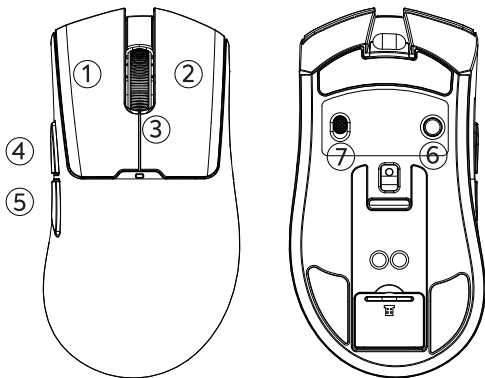

macOS 10.5 or later

1. Left Button
2. Right Button
3. Scroll Wheel

4. Forward
5. Backward
6. DPI

7. Power switch

1. RGB Toggle

Charging

Either charge the mouse using a USB-C cable or the included charging dock.